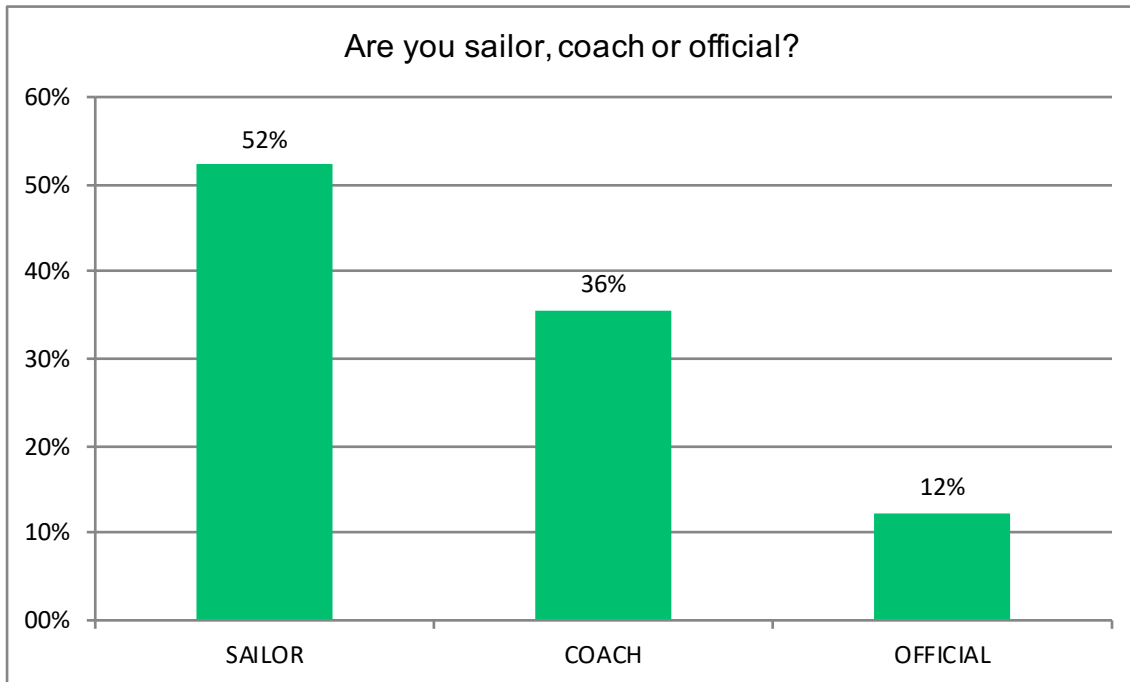

Survey - RS:X Class Championships on 2021

Are you sailor, coach or official?

Answer Choices	Responses	
SAILOR	52,2%	47
COACH	35,6%	32
OFFICIAL	12,2%	11
Answered		90

Europe 24
 Asia 4
 North America 1
 South America 2
 Oceania 2
 Africa 0
Identified MNAs 33